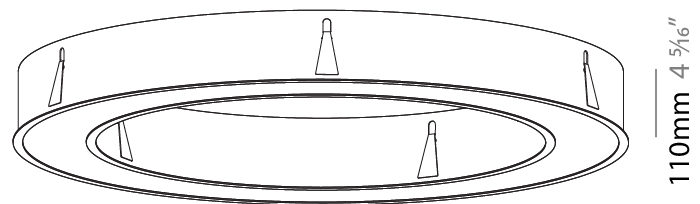

GENERAL

Series: Glorious
 Subseries: Glorious
 Brand: Prolicht
 Division: Architectural
 Mounting Type: Recessed
 Mounting Location: Ceiling
 Subcategory: Ambient

PHYSICAL

Shape: Round
 Diameter (mm): 1270
 Diameter (in): 50
 Height (mm): 110
 Height (in): 4 ⁵/₁₆
 Min. Recessing Depth (mm): 120
 Min. Recessing Depth (in): 4 ³/₄
 Light Distribution: Direct
 Weight (kg): 15.446
 Weight (lbs): 34.05
 Diffuser: PMMA - Opal or Micro-Prism
 Fixture Finish: SSR / BKV / CWI / CRY / HAB / LAG / UFT / ITA / RUA / RUR / MIC / FTG / MYG / TWT / LOD / PUS / FRO / FUP / KIA / POP / BLS / SPG / MEY / GOH / GUM / CHC / COM / ABZ / JAG / OBR / MOS / ROR
 Fixture Material: Aluminum
 Cut-out Measurements: 1260mm / 49 5/8" x 940mm / 37"

PROJECT
TYPE
SPECIFIER
QUANTITY
DATE

Ø 928mm 36 ⁹/₁₆"

Ø 1270mm 50 "

110mm 4 ⁵/₁₆"

1260mm x 940mm
49 5/8" x 37"

120mm
4 3/4"

10 - 15mm
3/8" - 9/16"

A37507-