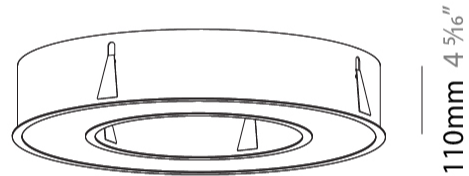

GENERAL

Series: Glorious
Subseries: Glorious
Brand: Prolight
Division: Architectural
Mounting Type: Recessed
Mounting Location: Ceiling
Subcategory: Ambient

PHYSICAL

Shape: Round
Diameter (mm): 770
Diameter (in): 30 ⁵/₁₆
Height (mm): 110
Height (in): 4 ⁵/₁₆
Min. Recessing Depth (mm): 120
Min. Recessing Depth (in): 4 ³/₄
Light Distribution: Direct
Weight (kg): 9.285
Weight (lbs): 20.47
Diffuser: PMMA - Opal or Micro-Prism
Fixture Finish: SSR / BKV / CWI / CRY / HAB / LAG / UFT / ITA / RUA / RUR / MIC / FTG / MYG / TWT / LOD / PUS / FRO / FUP / KIA / POP / BLS / SPG / MEY / GOH / GUM / CHC / COM / ABZ / JAG / OBR / MOS / ROR
Fixture Material: Aluminum
Cut-out Measurements: 760mm / 29 15/16" x 440mm / 17 5/16"

ELECTRICAL

Lamp Type: LED (Zhaga Standard)
Input Wattage (W): 30
Total Output Wattage (W): 24 / 19.2 (3500K)
Dimming: Non-Dimming / Phase Dimming (120Vac only) / 0-10V Dimming
Driver Included: Yes
Driver Location: Integrated
Driver Type: Constant Current - 120 / 277Vac
Driver Class: Class 2
Input Voltage (V): 120 - 277
Constant Current (MA): 350 / 600 (3500K)

LED

Color Temperature (°K): 3000 / 3500 / 4000
Max. Delivered Lumen (lm): 2770 / 2862 / 2920
CRI: >80 CRI
Efficiency (%): 65
Lamp Life (hrs): 50000

OPTICAL

RATINGS AND CERTIFICATIONS

Certified By: Certified for North American Standards
IP rating: IP20

Ø 428mm 16 ⁷/₈"

Ø 770mm 30 ⁵/₁₆"

110mm 4 ⁵/₁₆"

760mm x 440mm
29 ¹⁵/₁₆" x 17 ⁵/₁₆"

120mm
4 ³/₄"

10 - 15mm
³/₈" - ⁹/₁₆"